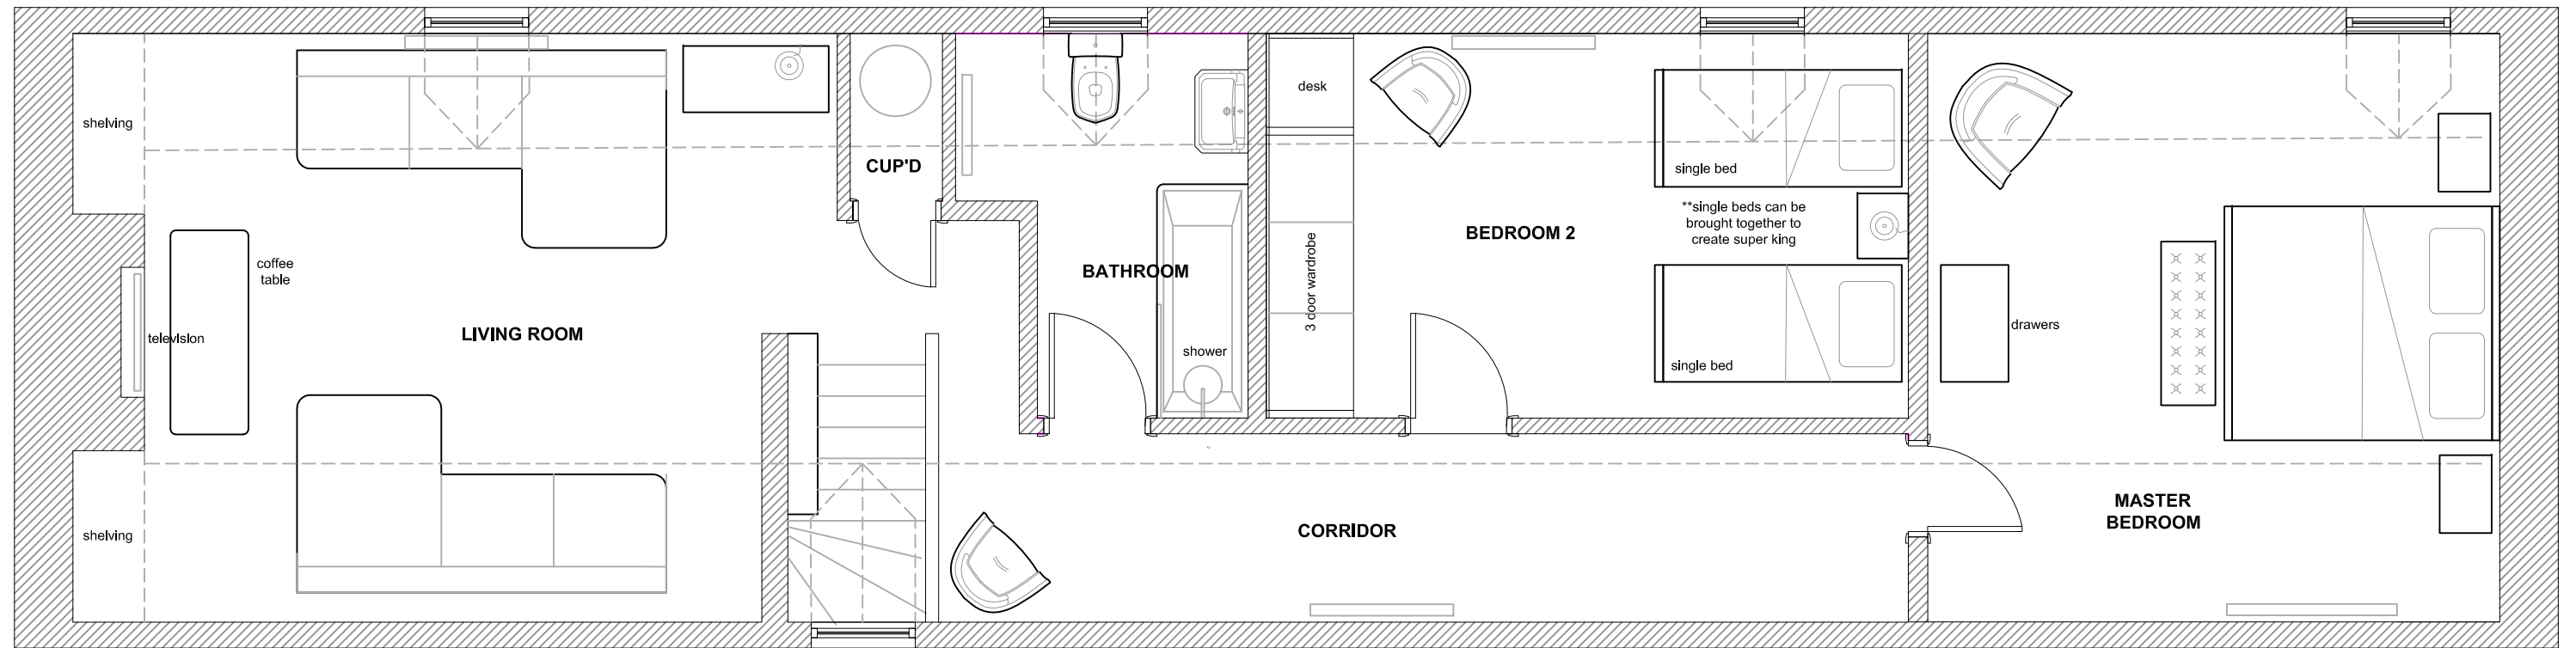

Status: Design		
Project Code: JS001 -	Drawing Number: 07-001	
Sheet Size: A3	Scale: 1:150	Revision: 01

**THE COMPTON COTTAGE:
GROUND FLOOR PLAN**

Drawing Title:

The Compton Cottage - Ground Floor Plan

Designer:

Design

Project Code: Drawing Number:

JS001 - 07-002

Sheet Size: Scale: Revision:

A3 1:50 01

**THE COMPTON COTTAGE:
FIRST FLOOR PLAN**

Drawing Title:
The Compton Cottage - First Floor Plan

Designer:
JANE SLEMECK DESIGN