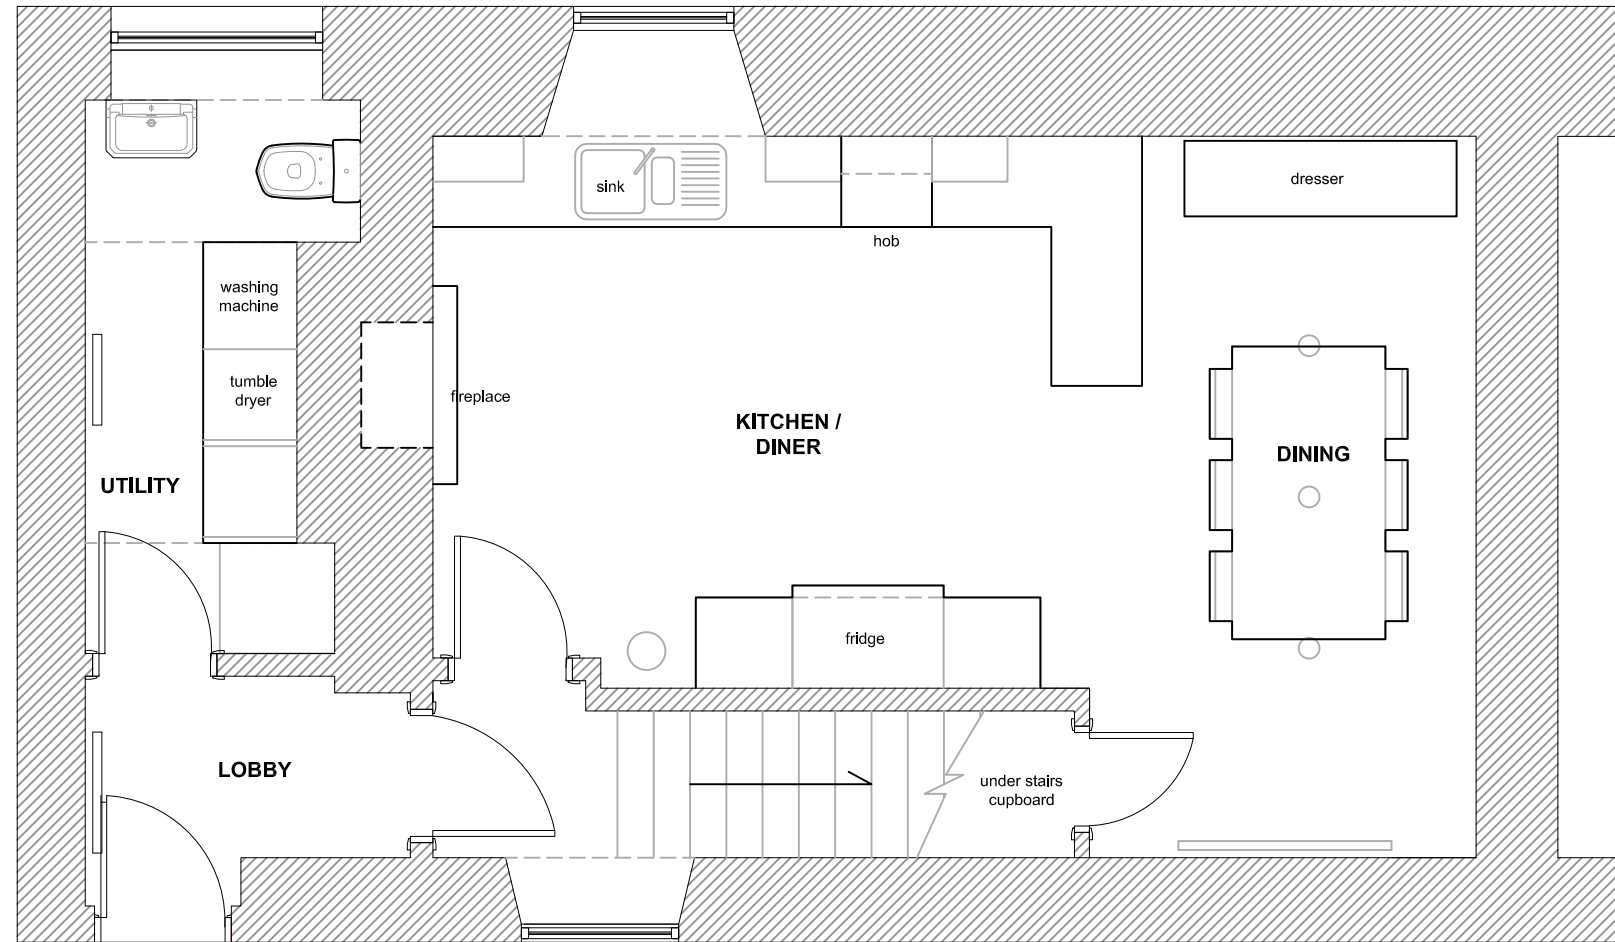

**THE COMPTON COTTAGE:
GROUND FLOOR PLAN**

Drawing Title:

The Compton Cottage - Ground Floor Plan

Designer:

JANE SLEMECK DESIGN

Drawn:

Status:

Design

Project Code: Drawing Number:

JS001 - 07-002

Sheet Size: Scale: Revision:

A3 1:50 01